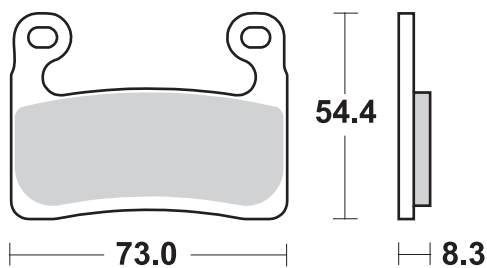

March 2019

NEW MODEL

GO AHEAD

HI-TECH BRAKE SOLUTIONS
MADE IN EUROPE

BMW S 1000 RR

					RECOMMENDED	
BMW						
S	1000	RR		19 -	960 SP*	675 LS

* = 2 sets required / 2 jeux pour l'Avant.

SBS 960 Available compounds
HS • SP • RS • DC • DS-1 • DS-2

SBS 675 Available compounds
HF • LS • RQ

Scale 1:2

sbsbrakes . sbs.dk