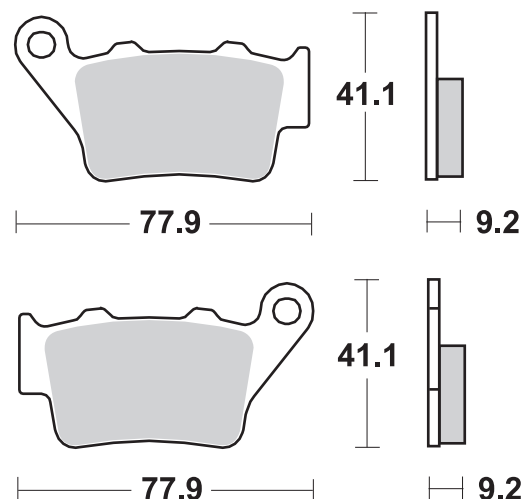

March 2019

NEW MODEL

GO AHEAD

HI-TECH BRAKE SOLUTIONS
MADE IN EUROPE

BMW S 1000 RR

					RECOMMENDED	
BMW						
S	1000	RR		19 -	960 SP*	675 LS

* = 2 sets required / 2 jeux pour l'Avant.

SBS 960 Available compounds
HS • SP • RS • DC • DS-1 • DS-2

SBS 675 Available compounds
HF • LS • RQ

Scale 1:2

sbsbrakes . sbs.dk